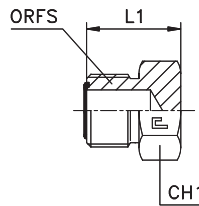

FEMALE PLUG

Thread UNF/UN-2B

Type: 4076..

Series ORFS	40.... [bar]	41.... [bar]	Ordering Complete	Ø Tube M	Ø Tube W	L1	L2	CH1	ORFS
UNIVERSAL	630	630	407601	6	1/4	16,5	8,5	17	9/16-18
			407602	8-10	5/16-3/8	18	9,5	22	11/16-16
			407603	12	1/2	22	12	24	13/16-16
	420	420	407604	14-15-16	5/8	24,5	12	30	1-14
			407605	18-20	3/4	27	13,5	36	13/16-12
			407606	22-25	7/8-1	28,5	15	41	17/16-12
	280	280	407607	28-30-32	1 1/4	28,5	15	50	111/16-12
			407608	35-38	1 1/2	28,5	15	60	2-12

Notes: If you wish to order AISI 316 stainless steel fittings, please change the first two digits from 40.... to 41....
 If you wish to order AISI 316 stainless steel fittings with AISI 304 stainless steel nuts, please change the first two digits from 40.... to 44....

PIPE PLUG

Thread UNF/UN-2A

Type: 4077..

Series ORFS	40.... [bar]	41.... [bar]	Ordering Complete	Ø Tube M	Ø Tube W	L1	CH1	ORFS
UNIVERSAL	630	630	407701	6	1/4	16,5	17	9/16-18
			407702	8-10	5/16-3/8	19	19	11/16-16
			407703	12	1/2	22	22	13/16-16
	420	420	407704	14-15-16	5/8	26	27	1-14
			407705	18-20	3/4	27,5	32	13/16-12
			407706	22-25	7/8-1	28	41	17/16-12
	280	280	407707	28-30-32	1 1/4	28	46	111/16-12
			407708	35-38	1 1/2	28	55	2-12

Notes: If you wish to order a fitting in stainless steel, please change the first two digit from 40.... to 41....

EXAGONAL NUT

Thread UNF/UN-2B

Type: 4078..

Series ORFS	40.... [bar]	41.... [bar]	Ordering Complete	Ø Tube M	Ø Tube W	L1	CH1	ORFS
UNIVERSAL	630	630	207603	6	1/4	7	22	9/16-18
			407802	8-10	5/16-3/8	8	27	11/16-16
			407803	12	1/2	9	30	13/16-16
	420	420	407804	14-15-16	5/8	10,5	36	1-14
			407805	18-20	3/4	10,5	41	13/16-12
			407806	22-25	7/8-1	10,5	46	17/16-12
	280	280	407807	28-30-32	1 1/4	10,5	50	111/16-12
			407808	35-38	1 1/2	10,5	60	2-12