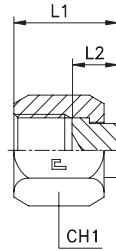

FEMALE PLUG

Thread UNF/UN-2B

Type: 4076..

Series ORFS	40.... [bar]	41.... [bar]	Ordering Complete	Ø Tube M	Ø Tube W	L1	L2	CH1	ORFS
UNIVERSAL	630	630	407601	6	1/4	16,5	8,5	17	9/16-18
			407602	8-10	5/16-3/8	18	9,5	22	11/16-16
			407603	12	1/2	22	12	24	13/16-16
	420	420	407604	14-15-16	5/8	24,5	12	30	1-14
			407605	18-20	3/4	27	13,5	36	13/16-12
			407606	22-25	7/8-1	28,5	15	41	17/16-12
	280	280	407607	28-30-32	1 1/4	28,5	15	50	111/16-12
			407608	35-38	1 1/2	28,5	15	60	2-12

Notes: If you wish to order AISI 316 stainless steel fittings, please change the first two digits from 40.... to 41....
 If you wish to order AISI 316 stainless steel fittings with AISI 304 stainless steel nuts, please change the first two digits from 40.... to 44....

PIPE PLUG

Thread UNF/UN-2A

Type: 4077..

Series ORFS	40.... [bar]	41.... [bar]	Ordering Complete	Ø Tube M	Ø Tube W	L1	CH1	ORFS
UNIVERSAL	630	630	407701	6	1/4	16,5	17	9/16-18
			407702	8-10	5/16-3/8	19	19	11/16-16
			407703	12	1/2	22	22	13/16-16
	420	420	407704	14-15-16	5/8	26	27	1-14
			407705	18-20	3/4	27,5	32	13/16-12
			407706	22-25	7/8-1	28	41	17/16-12
	280	280	407707	28-30-32	1 1/4	28	46	111/16-12
			407708	35-38	1 1/2	28	55	2-12

Notes: If you wish to order a fitting in stainless steel, please change the first two digit from 40.... to 41....

EXAGONAL NUT

Thread UNF/UN-2B

Type: 4078..

Series ORFS	40.... [bar]	41.... [bar]	Ordering Complete	Ø Tube M	Ø Tube W	L1	CH1	ORFS
UNIVERSAL	630	630	207603	6	1/4	7	22	9/16-18
			407802	8-10	5/16-3/8	8	27	11/16-16
			407803	12	1/2	9	30	13/16-16
	420	420	407804	14-15-16	5/8	10,5	36	1-14
			407805	18-20	3/4	10,5	41	13/16-12
			407806	22-25	7/8-1	10,5	46	17/16-12
	280	280	407807	28-30-32	1 1/4	10,5	50	111/16-12
			407808	35-38	1 1/2	10,5	60	2-12