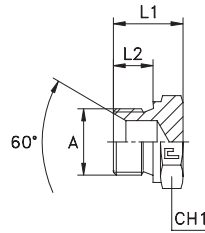

MALE PLUG

Thread BSP Parallel

Type: **3078..**

Series BS	30.... [bar]	31.... [bar]	Ordering Complete	A	L1	L2	CH1
UNIVERSAL	400	400	307801	1/8	14,5	8	14
			307802	1/4	19	11	19
			307803	3/8	20,5	12	22
	350	350	307804	1/2	24	14	27
			307805	5/8	26	16	30
	315	315	307806	3/4	28	16	32
	250	250	307807	1	32	19	41
	200	200	307808	1 1/4	35	20	50
	160	160	307809	1 1/2	40	23	55
	125	125	307810	2	45,5	25	70

Notes: If you wish to order a fitting in stainless steel, please change the first two digit from **30....** to **31....** .
Articles available on scheduled orders only.
For copper washer sealing systems refer to items **3001..** pressure rates.

FEMALE PLUG WITH SWIVEL NUT

Thread BSP Parallel

Type: **3079..**

Series BS	30.... [bar]	31.... [bar]	Ordering Complete	A	L1	L2	CH1
UNIVERSAL	400	400	307901	1/8	15	12	14
			307902	1/4	19	15	19
			307903	3/8	20	15	22
	350	350	307904	1/2	24	19	27
			307905	5/8	26	19	30
	315	315	307906	3/4	30	21	32
	250	250	307907	1	35	24,5	41
	200	200	307908	1 1/4	36	27	50
	160	160	307909	1 1/2	42	29,5	55
	125	125	307910	2	45	30	70