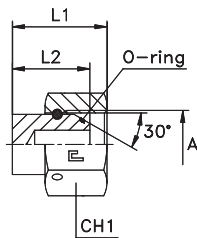

MALE PLUG

Thread BSP Parallel

Type: **3078..**

Series BS	30.... [bar]	31.... [bar]	Ordering Complete	A	L1	L2	CH1
UNIVERSAL	400	400	307801	1/8	14,5	8	14
			307802	1/4	19	11	19
			307803	3/8	20,5	12	22
	350	350	307804	1/2	24	14	27
			307805	5/8	26	16	30
	315	315	307806	3/4	28	16	32
	250	250	307807	1	32	19	41
	200	200	307808	1 1/4	35	20	50
	160	160	307809	1 1/2	40	23	55
	125	125	307810	2	45,5	25	70

Notes: If you wish to order a fitting in stainless steel, please change the first two digit from **30....** to **31....** .
Articles available on scheduled orders only.
For copper washer sealing systems refer to items **3001..** pressure rates.

FEMALE PLUG WITH SWIVEL NUT

Thread BSP Parallel

Type: **3079..**

Series BS	30.... [bar]	31.... [bar]	Ordering Complete	A	L1	L2	CH1
UNIVERSAL	400	400	307901	1/8	15	12	14
			307902	1/4	19	15	19
			307903	3/8	20	15	22
	350	350	307904	1/2	24	19	27
			307905	5/8	26	19	30
	315	315	307906	3/4	30	21	32
	250	250	307907	1	35	24,5	41
	200	200	307908	1 1/4	36	27	50
	160	160	307909	1 1/2	42	29,5	55
	125	125	307910	2	45	30	70

Notes: If you wish to order a fitting in stainless steel, please change the first two digit from **30....** to **31....** .
Articles available on request only.