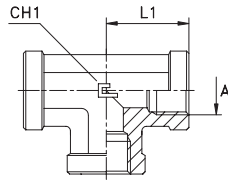

FEMALE EQUAL TEE ADAPTER
Thread BSP Parallel

Type: **3050..**

FEMALE EQUAL TEE ADAPTER
Thread NPT

Type: **3051..**

Series BS	30.... [bar]	31.... [bar]	Ordering Complete	A	L1	CH1
UNIVERSAL	350	350	305001	1/8	17	14
			305002	1/4	22,5	19
	250	250	305003	3/8	26	22
			305004	1/2	31	27
	200	200	305005	3/4	34,5	33
			305006	1	41	41
	160	160	305007	1 1/4	43	48
			305008	1 1/2	53	65
	100	100	305009	2	61	71

Notes: If you wish to order a fitting in stainless steel, please change the first two digit from **30....** to **31....** .

Series BS	30.... [bar]	31.... [bar]	Ordering Complete	A	L1	CH1
UNIVERSAL	350	350	305101	1/8	17	14
			305102	1/4	22,5	19
	250	250	305103	3/8	26	22
			305104	1/2	31	27
	200	200	305105	3/4	34,5	33
			305106	1	41	41
	160	160	305107	1 1/4	43	48
			305108	1 1/2	53	65
	100	100	305109	2	61	71

Notes: If you wish to order a fitting in stainless steel, please change the first two digit from **30....** to **31....** .
Articles available on scheduled orders only.

FEMALE EQUAL CROSS ADAPTER
Thread BSP Parallel

Type: **3052..**

FEMALE EQUAL CROSS ADAPTER
Thread NPT

Type: **3053..**

Serie BS	30.... [bar]	31.... [bar]	Ordering Complete	A	L1	CH1
UNIVERSAL	350	350	305201	1/8	17	14
			305202	1/4	22,5	19
	250	250	305203	3/8	26	22
			305204	1/2	31	27
	200	200	305205	3/4	34,5	33
			305206	1	41	41
	160	160	305207	1 1/4	43	48
			305208	1 1/2	53	65
	100	100	305209	2	61	71