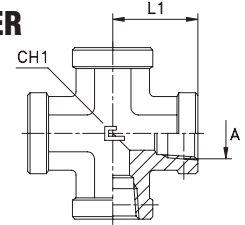

Notes: If you wish to order a fitting in stainless steel, please change the first two digit from **30....** to **31....** .

Series BS	30.... [bar]	31.... [bar]	Ordering Complete	A	L1	CH1
UNIVERSAL	350	350	305101	1/8	17	14
			305102	1/4	22,5	19
	250	250	305103	3/8	26	22
			305104	1/2	31	27
	200	200	305105	3/4	34,5	33
			305106	1	41	41
	160	160	305107	1 1/4	43	48
			305108	1 1/2	53	65
	100	100	305109	2	61	71

Notes: If you wish to order a fitting in stainless steel, please change the first two digit from **30....** to **31....** .
Articles available on scheduled orders only.

FEMALE EQUAL CROSS ADAPTER
Thread BSP Parallel

Type: **3052..**

FEMALE EQUAL CROSS ADAPTER
Thread NPT

Type: **3053..**

Serie BS	30.... [bar]	31.... [bar]	Ordering Complete	A	L1	CH1
UNIVERSAL	350	350	305201	1/8	17	14
			305202	1/4	22,5	19
	250	250	305203	3/8	26	22
			305204	1/2	31	27
	200	200	305205	3/4	34,5	33
			305206	1	41	41
	160	160	305207	1 1/4	43	48
			305208	1 1/2	53	65
	100	100	305209	2	61	71

Notes: If you wish to order a fitting in stainless steel, please change the first two digit from **30....** to **31....** .
Articles available on scheduled orders only.

Serie BS	30.... [bar]	31.... [bar]	Ordering Complete	A	L1	CH1
UNIVERSAL	350	350	305301	1/8	17	14
			305302	1/4	22,5	19
	250	250	305303	3/8	26	22
			305304	1/2	31	27
	200	200	305305	3/4	34,5	33
			305306	1	41	41
	160	160	305307	1 1/4	43	48
			305308	1 1/2	53	65
	100	100	305309	2	61	71