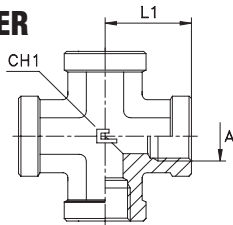

FEMALE EQUAL TEE ADAPTER
Thread BSP Parallel

Type: **3050..**

FEMALE EQUAL TEE ADAPTER
Thread NPT

Type: **3051..**

Series BS	30.... [bar]	31.... [bar]	Ordering Complete	A	L1	CH1
UNIVERSAL	350	350	305001	1/8	17	14
			305002	1/4	22,5	19
	250	250	305003	3/8	26	22
			305004	1/2	31	27
	200	200	305005	3/4	34,5	33
			305006	1	41	41
	160	160	305007	1 1/4	43	48
			305008	1 1/2	53	65
	100	100	305009	2	61	71

Notes: If you wish to order a fitting in stainless steel, please change the first two digit from **30....** to **31....** .

Series BS	30.... [bar]	31.... [bar]	Ordering Complete	A	L1	CH1
UNIVERSAL	350	350	305101	1/8	17	14
			305102	1/4	22,5	19
	250	250	305103	3/8	26	22
			305104	1/2	31	27
	200	200	305105	3/4	34,5	33
			305106	1	41	41
	160	160	305107	1 1/4	43	48
			305108	1 1/2	53	65
	100	100	305109	2	61	71

Notes: If you wish to order a fitting in stainless steel, please change the first two digit from **30....** to **31....** .
Articles available on scheduled orders only.

FEMALE EQUAL CROSS ADAPTER
Thread BSP Parallel

Type: **3052..**

FEMALE EQUAL CROSS ADAPTER
Thread NPT

Type: **3053..**

Serie BS	30.... [bar]	31.... [bar]	Ordering Complete	A	L1	CH1
UNIVERSAL	350	350	305201	1/8	17	14
			305202	1/4	22,5	19
	250	250	305203	3/8	26	22
			305204	1/2	31	27
	200	200	305205	3/4	34,5	33
			305206	1	41	41
	160	160	305207	1 1/4	43	48
			305208	1 1/2	53	65
	100	100	305209	2	61	71