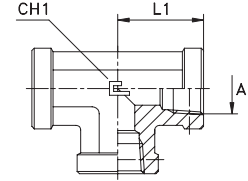

FEMALE EQUAL TEE ADAPTER
Thread BSP Parallel

Type: **3050..**

FEMALE EQUAL TEE ADAPTER
Thread NPT

Type: **3051..**

Series BS	30.... [bar]	31.... [bar]	Ordering Complete	A	L1	CH1
UNIVERSAL	350	350	305001	1/8	17	14
			305002	1/4	22,5	19
	250	250	305003	3/8	26	22
			305004	1/2	31	27
	200	200	305005	3/4	34,5	33
			305006	1	41	41
	160	160	305007	1 1/4	43	48
			305008	1 1/2	53	65
	100	100	305009	2	61	71

Notes: If you wish to order a fitting in stainless steel, please change the first two digit from **30....** to **31....** .

Series BS	30.... [bar]	31.... [bar]	Ordering Complete	A	L1	CH1
UNIVERSAL	350	350	305101	1/8	17	14
			305102	1/4	22,5	19
	250	250	305103	3/8	26	22
			305104	1/2	31	27
	200	200	305105	3/4	34,5	33
			305106	1	41	41
	160	160	305107	1 1/4	43	48
			305108	1 1/2	53	65
	100	100	305109	2	61	71

Notes: If you wish to order a fitting in stainless steel, please change the first two digit from **30....** to **31....** .
Articles available on scheduled orders only.

FEMALE EQUAL CROSS ADAPTER
Thread BSP Parallel

Type: **3052..**

FEMALE EQUAL CROSS ADAPTER
Thread NPT

Type: **3053..**

Serie BS	30.... [bar]	31.... [bar]	Ordering Complete	A	L1	CH1
UNIVERSAL	350	350	305201	1/8	17	14
			305202	1/4	22,5	19
	250	250	305203	3/8	26	22
			305204	1/2	31	27
	200	200	305205	3/4	34,5	33
			305206	1	41	41
	160	160	305207	1 1/4	43	48
			305208	1 1/2	53	65
	100	100	305209	2	61	71