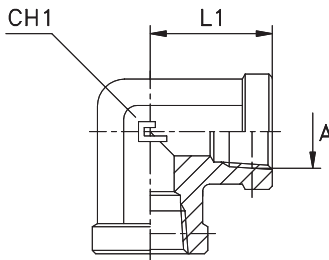

FEMALE 90° ADAPTER
Thread BSP Parallel

Type: **3042..**

Series BS	30.... [bar]	31.... [bar]	Ordering Complete	A	L1	CH1
UNIVERSAL	350	350	304201	1/8	17	14
			304202	1/4	22,5	19
	250	250	304203	3/8	26	22
			304204	1/2	31	27
	200	200	304205	3/4	34,5	33
			304206	1	41	41
	160	160	304207	1 1/4	43	48
			304208	1 1/2	53	65
	100	100	304209	2	61	71

Notes: If you wish to order a fitting in stainless steel, please change the first two digit from **30....** to **31....** .

FEMALE 90° ADAPTER
Thread NPT

Type: **3043**

Series BS	30.... [bar]	31.... [bar]	Ordering Complete	A	L1	CH1
UNIVERSAL	350	350	304301	1/8	17	14
			304302	1/4	22,5	19
	250	250	304303	3/8	26	22
			304304	1/2	31	27
	200	200	304305	3/4	34,5	33
			304306	1	41	41
	160	160	304307	1 1/4	43	48
			304308	1 1/2	53	65
	100	100	304309	2	61	71

Notes: If you wish to order a fitting in stainless steel, please change the first two digit from **30....** to **31....** .
Articles available on scheduled orders only.