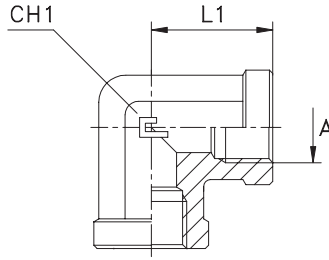

FEMALE 90° ADAPTER
Thread BSP Parallel

Type: **3042..**

Series BS	30.... [bar]	31.... [bar]	Ordering Complete	A	L1	CH1
UNIVERSAL	350	350	304201	1/8	17	14
			304202	1/4	22,5	19
	250	250	304203	3/8	26	22
			304204	1/2	31	27
	200	200	304205	3/4	34,5	33
			304206	1	41	41
	160	160	304207	1 1/4	43	48
			304208	1 1/2	53	65
	100	100	304209	2	61	71

Notes: If you wish to order a fitting in stainless steel, please change the first two digit from **30....** to **31....** .

FEMALE 90° ADAPTER
Thread NPT

Type: **3043**

Series BS	30.... [bar]	31.... [bar]	Ordering Complete	A	L1	CH1
UNIVERSAL	350	350	304301	1/8	17	14
			304302	1/4	22,5	19
	250	250	304303	3/8	26	22
			304304	1/2	31	27
	200	200	304305	3/4	34,5	33
			304306	1	41	41
	160	160	304307	1 1/4	43	48
			304308	1 1/2	53	65
	100	100	304309	2	61	71

Notes: If you wish to order a fitting in stainless steel, please change the first two digit from **30....** to **31....** .
Articles available on scheduled orders only.